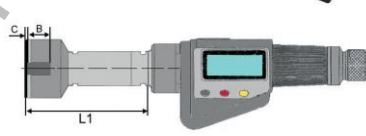

## Вътромер Vogel индикаторен дигитален 12-16 мм

Ташев-Галвинг ООД  
www.tashev-galving.com

**Electr. 3-Point Digital Bore Micrometer - IP54**

- spray water proof acc. to DIN 40050 / IEC 60529
- for bore holes and blind holes
- **VOCOM-PLUS-LINE** duo data output, top model (connectivity also for Digimatic measuring devices, Mitutoyo compatible)
- LCD unit with clear reading, digit height 8 mm
- chromed finish, self-centering and self-aligning
- with friction ratchet for constant measuring pressure
- 6 - 12 mm with hardened measuring faces, from up 12 mm with tungsten carbide measuring faces
- zero setting at any position, On-/Off-button
- measuring unit switchable mm/inch, with ABS/INC-system
- data hold function, ± preset function
- incl. setting ring and with extension rod
- incl. 1x 3 V battery (type CR2032, art. no.: 2002093), with operation manual

- Options
- data transfer via cable, art.-no. 2420194, see page 304
  - data transfer via WiFi, art.-no. 2040101, see page 304
  - data transfer via Bluetooth, art.-no. 209000, see page 304

Duo data output **IP 54** **CR2032** **3V** **TC** **WARRANTY 2 YEARS**

**Electr. 3-Point Digital Bore Micrometer Set - IP54**

- spray water proof acc. to DIN 40050 / IEC 60529
- for bore holes and blind holes
- with duo data output, top model (connectivity also for Digimatic measuring devices, Mitutoyo compatible)
- LCD unit with clear reading, digit height 8 mm
- as set with 1 digital unit and with 2 interchangeable measuring heads
- chromed finish, self-centering and self-aligning
- with friction ratchet for constant measuring pressure
- 6 - 12 mm with hardened measuring faces, from up 12 mm with tungsten carbide measuring faces
- zero setting at any position, On-/Off-button
- measuring unit switchable mm/inch, with ABS/INC-system
- data hold function, ± preset function
- incl. setting ring and with extension rod
- incl. 1x 3 V battery (type CR2032, art. no.: 2002093), with operation manual